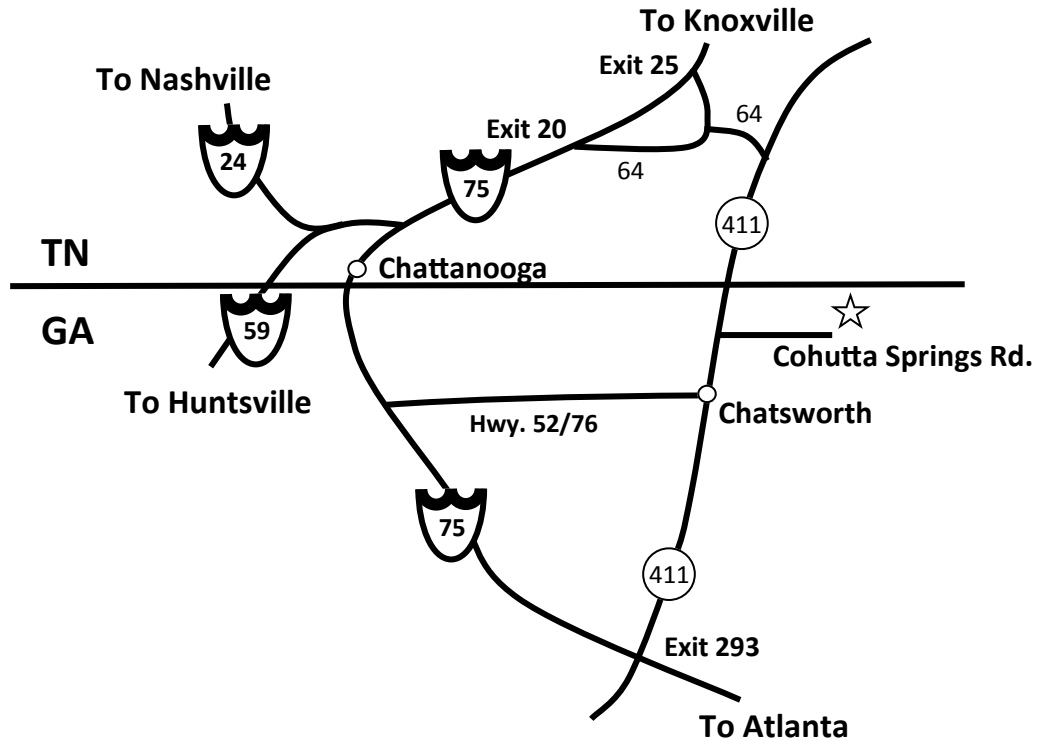

## ***From Atlanta GA:***

Travel North on I-75 to US Hwy. 411, Cartersville (Exit 293). Turn right and travel North on US Hwy 411 through Chatsworth and Eton. Approximately 4 miles North of Eton, turn right onto Cohutta Springs Road. Follow the road approx. 1 mi. Turn left at the Cohutta Springs entrance.

## ***From Calhoun GA:***

Travel North on I-75 to US Hwy. 225, (Exit 317). Turn right and travel North on US Hwy 225 to US Hwy 52/76. Turn right and travel East through Chatsworth to Hwy 411. Turn left and travel on US Hwy 411 through Eton. Approximately 4 miles North of Eton, turn right onto Cohutta Springs Road. Follow the road approx. 1 mi. Turn left at the Cohutta Springs entrance.

## ***From Chattanooga, TN:***

Travel South on I-75 to Dalton Exit 333. Turn left onto Walnut Ave. (Hwy. 52/76) and travel East to US Hwy 411 in Chatsworth. Turn left and travel North on US Hwy 411 through Eton. Approximately 4 miles North of Eton, turn right onto Cohutta Springs Road. Follow the road approx. 1 mi. Turn left at the Cohutta Springs entrance.

## ***From East Tennessee:***

Travel South on US Hwy 411. Approximately 7 miles South of the Georgia/Tennessee state line, turn left onto Cohutta Springs Road. Follow the road approx. 1 mi. Turn left at the Cohutta Springs entrance.